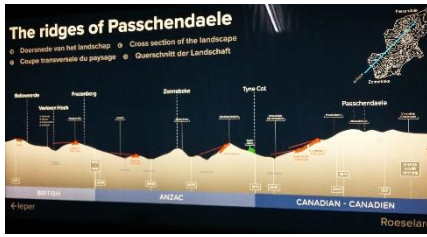

The Royal British Legion - Great Pilgrimage 90 Newent & District Branch 5 – 9 August 2018

Memorial Museum Passchendaele – 9 August 2018

The Memorial Museum Passchendaele 1917 presents the historic story of the First World War in a poignant and vivid way, with a particular emphasis on the Battle of Passchendaele. This battle in 1917 is known as one of the most horrific battles from the First World War, with more than half-a million casualties for a territorial gain of merely eight kilometres.

The Royal British Legion - Great Pilgrimage 90 Newent & District Branch 5 – 9 August 2018

They shall grow not old, as we that are left grow old

Age shall not weary them, nor the years condemn

At the going down of the sun and in the morning